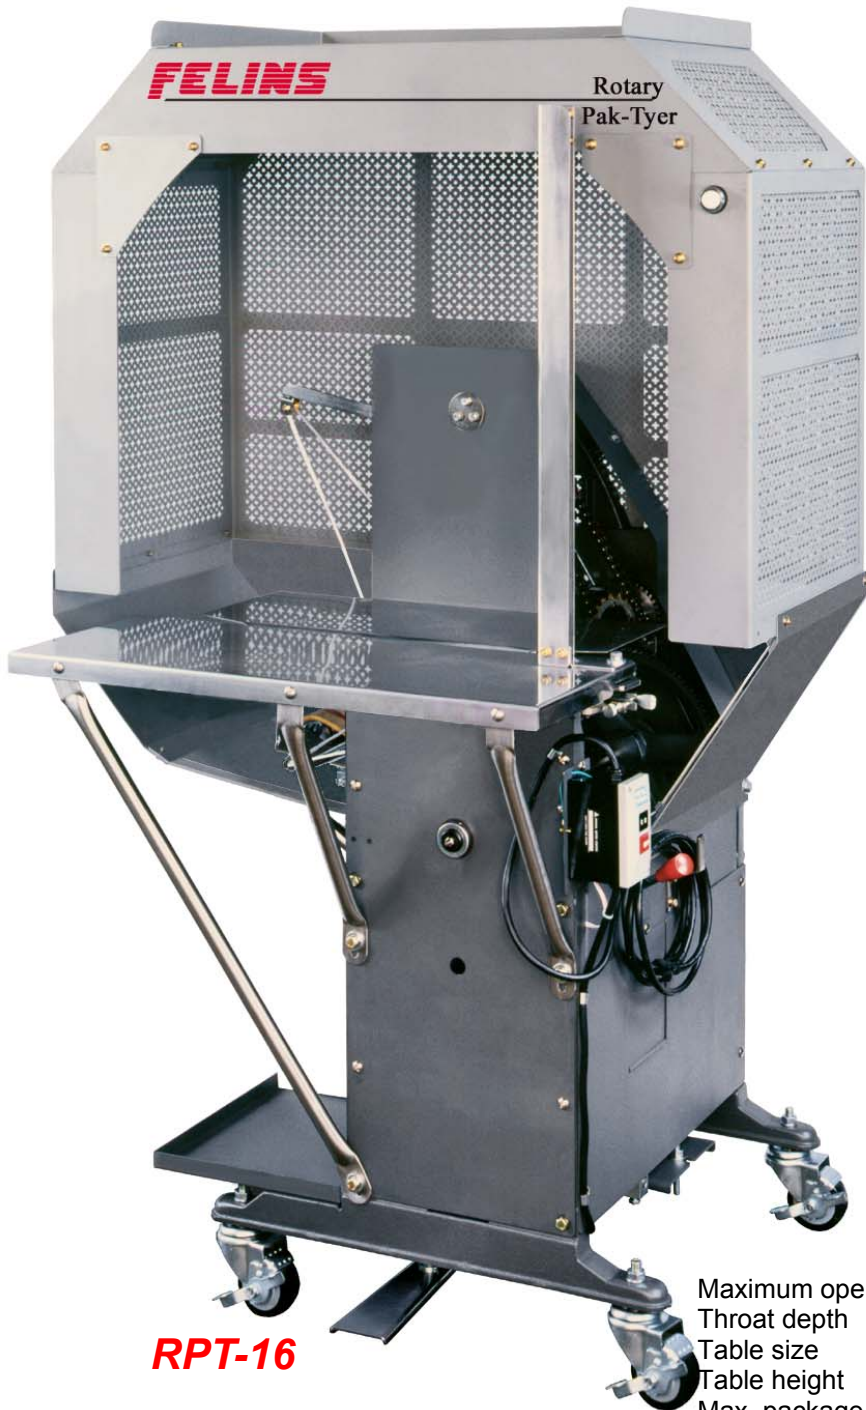

RPT-16 ROTARY LAUNDRY TYER

RPT-16

Felins RPT-16 Rotary Pak-Tyer is available for quick and automatic tying of all laundry bundles. This low cost rotary style tyer is perfect for use in all laundry facilities. These semi-automatic units can bundle as fast as an operator can feed it.

Easy to use, it plugs into any standard wall outlet and is designed for years of rugged use. The RPT-16 tyer uses the low cost 2800 PE banding material, or 8-10 ply cotton twine, to reduce your daily operating costs.

RPT-16 Specifications

Maximum opening	23 1/4" (59 cm) H x 24 1/2" (62.5 cm) W
Throat depth	9 3/4" (24.5 cm)
Table size	23" W x 21" D
Table height	31 1/2"
Max. package height	23 1/4" (59 cm) H x 19" (48.5 cm) W
Max. package width	24 1/2" (62.5 cm) W x 17 1/2" (44.5 cm) H
Overall Dimensions	61 1/2" H x 37 1/2" W x 32" D
Cycle speed	44 (2 wrap cycles) per minute
Power	110V, 60HZ, Single Phase
Weight	330 lbs. net